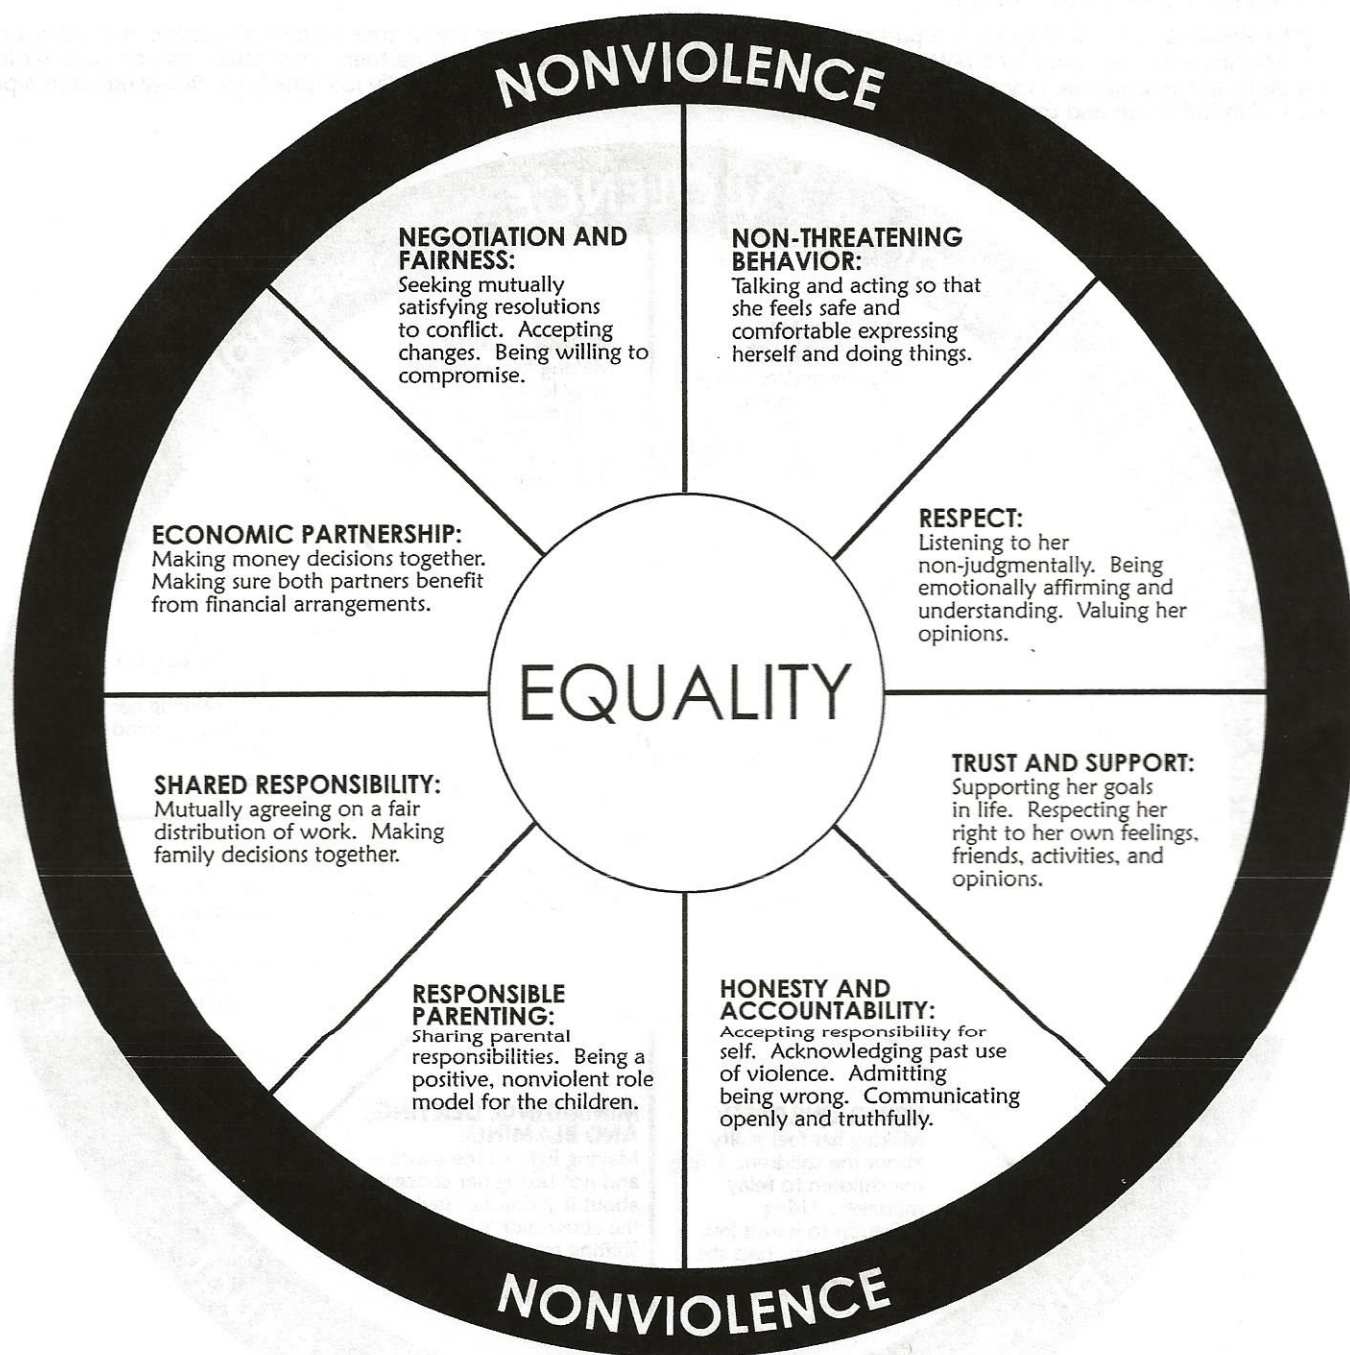

EQUALITY WHEEL

Developed by:
Domestic Abuse Intervention Project
202 East Superior Street
Duluth, MN 55802
218.722.4134

Produced and distributed by:

NATIONAL CENTER
on Domestic and Sexual Violence
training • consulting • advocacy